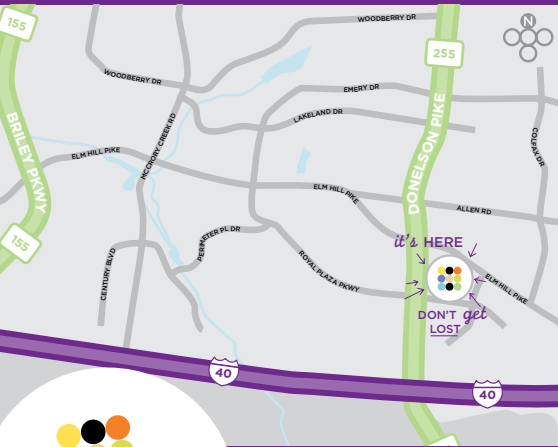

EARN FREE NIGHTS

- Join World of Hyatt — the loyalty program that revolves around you. Enjoy free nights, member discounts, exclusive offers and more. Visit worldofhyatt.com

EXPLORE

- Penn State University
- Downtown State College
- Beaver Stadium
- Bryce Jordan Center
- Pegula Ice Arena

HYATT PLACE STATE COLLEGE

219 W Beaver Ave
State College, PA 16801, USA
P 814 862 9808
F 814 284 5150
hyattplacestatecollege.com

TRANSPORTATION

- From University Park Airport: 7 miles
- From Greyhound & Fullington Trailways, Penn State University 0.4 miles
- From Mega Bus, State College: 2.4 miles